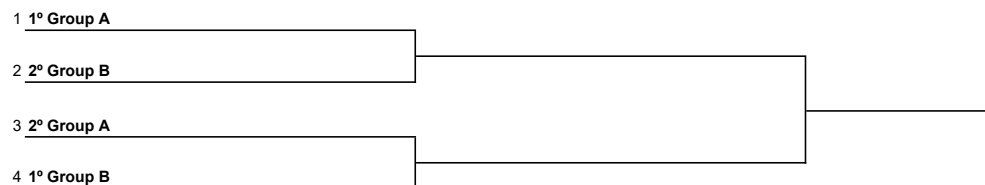

FIP PROMISES PADEL RIO GRANDE

Rio Grande - Brazil
13 - 16 February 2025

GROUP "A" UNDER 18 GIRLS

	Esperanza Lamatta Laura Alonso Maas	Isabella de Avila Laura de Oliveira	Amile Bulegon Manuela Gadret
Esperanza Lamatta Laura Alonso Maas		6/1 6/4	
Isabella de Avila Laura de Oliveira	1/6 4/6		
Jamile Bulegon Manuela Gadret			

UNDER 18 GIRLS	NATIONALITY	Matches Played	Matches won	Matches lost	Points	Place
Esperanza Lamatta/Laura Afonso Maas	CHI/BRA					
Isabella de Avila/Laura de Oliveira	BRA/BRA					
Amile Bulegon/Manuela Gadret	BRA/BRA					

GROUP "B" UNDER 18 GIRLS

	Isidora Siga Nunes Giulia Perusso	Isabella Nass Beatriz Koerich	Carolina Pruner Isabella Lamers
Isidora Siga Nunes Giulia Perusso			6/2 3/6 10/3
Isabella Nass Beatriz Koerich			
Carolina Pruner Isabella Lamers	2/6 6/3 3/10		

UNDER 18 GIRLS	NATIONALITY	Matches Played	Matches won	Matches lost	Points	Place
Isadora Siga Nunes/Giulia Perusso Bettim	BRA/BRA	1	1	0		
Isabella Nass/Beatriz Koerick	BRA/BRA					
Carolina Pruner/Isabella Lamers	BRA/BRA	1	0	1		

Seeded teams

N°	PLAYERS	POINTS
1	Esperanza Lamatta/Laura Afonso Maas	1296,75
2	Isadora Siga Nunes/Giulia Perusso Bettim	1260

FINAL ROUND - UNDER 18 GIRLS

Tournament Director

Marcelo Scherer Gonçaves

Main Referee

Sergio Augusto Arned Silva

RELEASED

12 February 12:00 P.M.