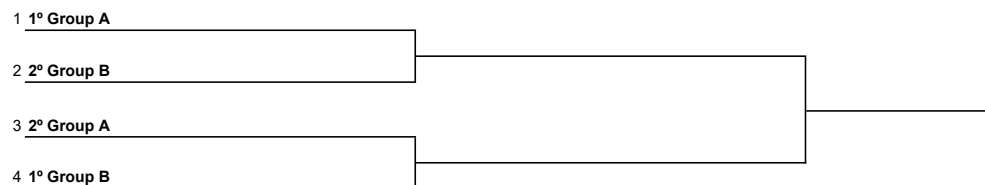

FIP PROMISES PADEL RIO GRANDE

Rio Grande - Brazil
13 - 16 February 2025

GROUP "A" UNDER 16 GIRLS

	Julia Giusti Ana Julia Acunha	Kyara Wazlawick Ana J. Schossler	Juana M. Zapata lara Morena
Julia Giusti Ana Julia Acunha		6/0 6/1	
Kyara Wazlawick Ana J. Schossler	0/6 1/6		
Juana M. Zapata lara Morena			

UNDER 16 GIRLS	NATIONALITY	Matches Played	Matches won	Matches lost	Points	Place
Julia Giusti Gomes/Ana Julia Acunha	BRA/BRA					
Kyara Wazlawick/Ana Julia Schossler Schneider	BRA/BRA					
Juana Milagros Zapata Furlan/lara Morena Cisterna	ARG/ARG					

GROUP "B" UNDER 16 GIRLS

	Livia Freitas Manoela Duarte	Lara Capristo Rafaella Rocha	Aline Valente Julia Gouvea
Livia Freitas Manoela Duarte			
Lara Capristo Rafaella Rocha			
Aline Valente Julia Gouvea			

UNDER 16 GIRLS	NATIONALITY	Matches Played	Matches won	Matches lost	Points	Place
Livia Freitas/Manoela Duarte	BRA/BRA					
Lara Capristo/Rafaella Rocha	BRA/BRA					
Aline Valente/Júlia Gouvêa	BRA/BRA					

Seeded teams

N°	PLAYERS	POINTS
1	Julia Giusti Gomes/Ana Julia Acunha	5200
2	Livia Freitas/Manoela Duarte	1600

FINAL ROUND - UNDER 16 GIRLS

Tournament Director
Marcelo Scherer Gonçaves

Main Referee
Sergio Augusto Arned Silva

RELEASED