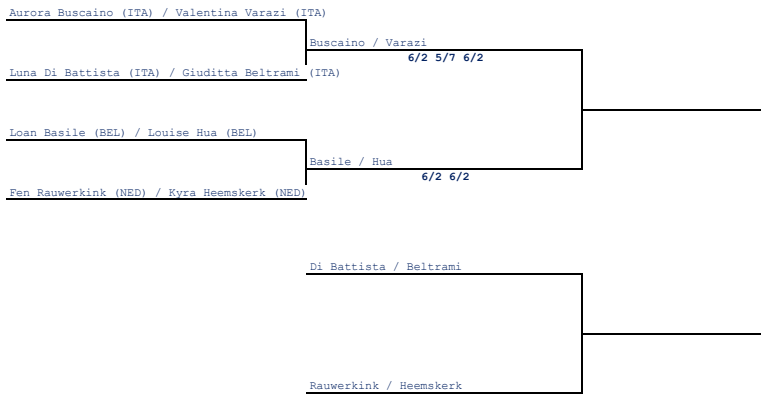

Position 5-8

Position 7-8

Tournament Director
Mattia Vedova

Supervisor
Elisabetta Lecce

Released

Seed	Pair	Points
1	Aurora Buscaino (ITA) / Valentina Varazi (ITA)	2250
2	Alba Vazquez (ESP) / Jimena Diaz (ESP)	2000

Withdrawals   Retirements / Walkovers