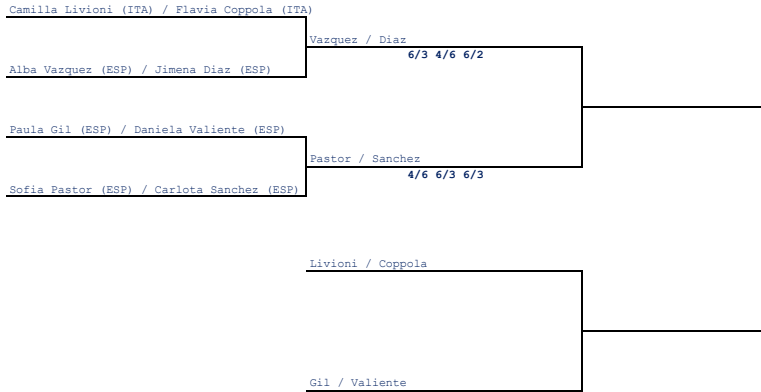

Tie 2		12/20/2024		Set 1	Set 2	Set 3
Aurora Buscaino (ITA) / Valentina Varazi (ITA)	vs	Camilla Livioni (ITA) / Flavia Coppola (ITA)		60	16	26
Paula Gil (ESP) / Daniela Valiente (ESP)	vs	Loan Basile (BEL) / Louise Hua (BEL)		61	63	

Tie 3		12/21/2024		Set 1	Set 2	Set 3
Aurora Buscaino (ITA) / Valentina Varazi (ITA)	vs	Paula Gil (ESP) / Daniela Valiente (ESP)		63	67(3)	36
Loan Basile (BEL) / Louise Hua (BEL)	vs	Camilla Livioni (ITA) / Flavia Coppola (ITA)		26	26	

GROUP B

Pair	Points	Match won	Match lost	Set won	Set Lost	Game won	Game lost
1 Sofia Pastor (ESP) / Carlota Sanchez (ESP)	9	3	0	6	1	41	19
2 Alba Vazquez (ESP) / Jimena Diaz (ESP)	6	2	1	5	2	40	25
3 Fen Rauwerkink (NED) / Kyra Heemskerk (NED)	3	1	2	2	4	23	31
4 Luna Di Battista (ITA) / Giuditta Beltrami (ITA)	0	0	3	0	6	9	36

Tie 1		12/20/2024		Set 1	Set 2	Set 3
Alba Vazquez (ESP) / Jimena Diaz (ESP)	vs	Fen Rauwerkink (NED) / Kyra Heemskerk (NED)		64	75	
Luna Di Battista (ITA) / Giuditta Beltrami (ITA)	vs	Sofia Pastor (ESP) / Carlota Sanchez (ESP)		26	06	

Tie 2		12/20/2024		Set 1	Set 2	Set 3
Alba Vazquez (ESP) / Jimena Diaz (ESP)	vs	Sofia Pastor (ESP) / Carlota Sanchez (ESP)		64	57	46
Luna Di Battista (ITA) / Giuditta Beltrami (ITA)	vs	Fen Rauwerkink (NED) / Kyra Heemskerk (NED)		36	36	

Tie 3		12/21/2024		Set 1	Set 2	Set 3
Alba Vazquez (ESP) / Jimena Diaz (ESP)	vs	Luna Di Battista (ITA) / Giuditta Beltrami (ITA)		60	61	
Fen Rauwerkink (NED) / Kyra Heemskerk (NED)	vs	Sofia Pastor (ESP) / Carlota Sanchez (ESP)		16	16	

Final Draw

Position 3-4