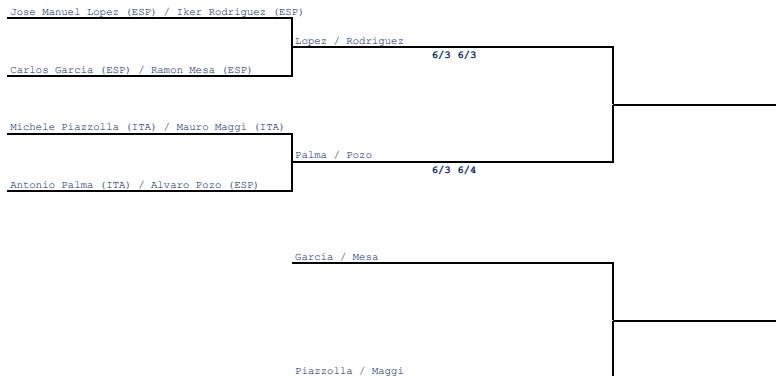

Position 7-8

Tournament Director
Mattia Vedova
Supervisor
Elisabetta Lecce
Released

Seed	Pair	Points
1	Noe Sanchez (ESP) / Pablo Reina (ESP)	6000
2	Antonio Palma (ITA) / Alvaro Pozo (ESP)	2975

Withdrawals Retirements / Walkovers