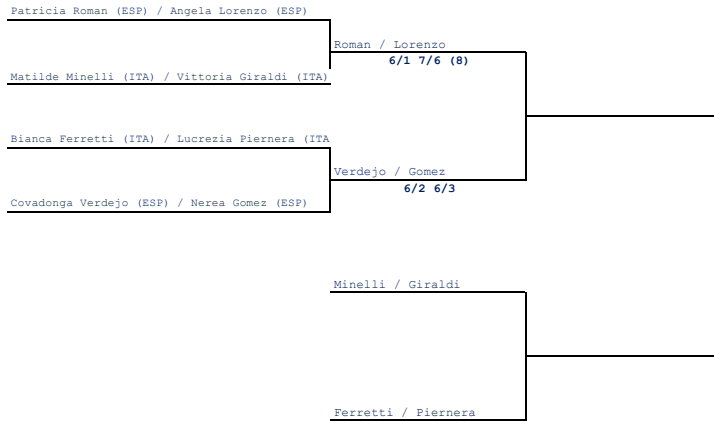

GROUP B

Pair	Points	Match won	Match lost	Set won	Set Lost	Game won	Game lost
1 Covadonga Verdejo (ESP) / Nerea Gomez	6	2	0	4	0	25	14
2 Matilde Minelli (ITA) / Vittoria Gir	3	1	1	2	3	23	29
3 Vega Cano (ESP) / Carla Medio (ESP)	0	0	2	1	4	23	28

Tie 1		12/20/2024		Set 1	Set 2	Set 3
Matilde Minelli (ITA) / Vittoria Giraldi (IT)	vs	Vega Cano (ESP) / Carla Medio (ESP)		46	64	62

Tie 2		12/20/2024		Set 1	Set 2	Set 3
Covadonga Verdejo (ESP) / Nerea Gomez (ESP)	vs	Vega Cano (ESP) / Carla Medio (ESP)		63	64	

Tie 3		12/21/2024		Set 1	Set 2	Set 3
Matilde Minelli (ITA) / Vittoria Giraldi (IT)	vs	Covadonga Verdejo (ESP) / Nerea Gomez (ESP)		26	57	

Final Draw

Position 3-4

Position 5-8

Tournament Director
Mattia Vedova