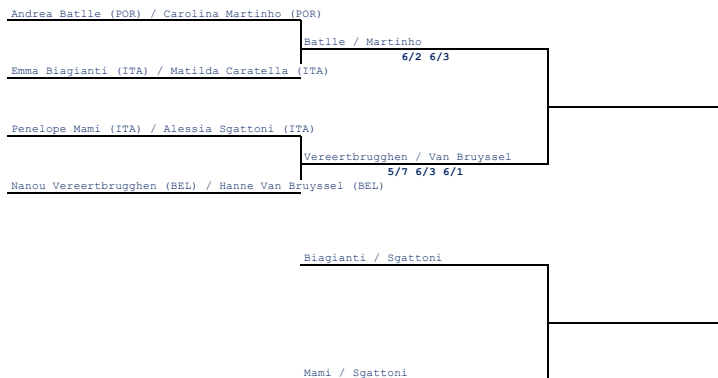

Position 7-8

Tournament Director
Mattia Vedova
Supervisor
Elisabetta Lecce
Released

Seed	Pair	Points
1	Amaya Sanchez (ESP) / Naia Santisteban (ESP)	2575
2	Claudia Ferrer (ESP) / Ona Calvo (ESP)	2550

Withdrawals Retirements / Walkovers