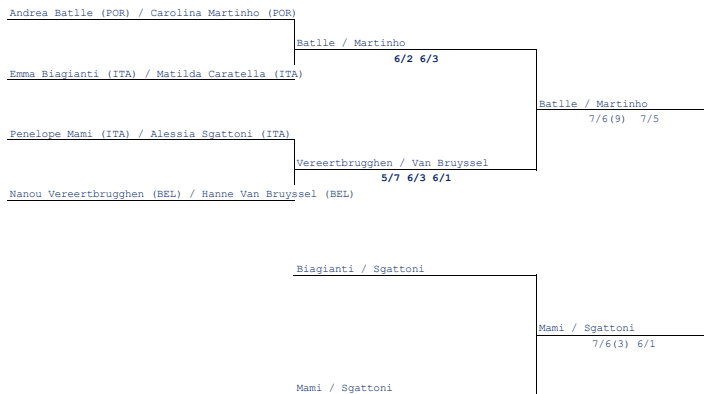

Position 7-8

Tournament Director
Mattia Vedova

Seed	Pair	Points
1	Amaya Sanchez (ESP) / Naia Santisteban (ESP)	2575
2	Claudia Ferrer (ESP) / Ona Calvo (ESP)	2550

Withdrawals Retirements / Walkovers

Supervisor
Elisabetta Lecce

Released
Wed. 18/12/24 8:00 pm