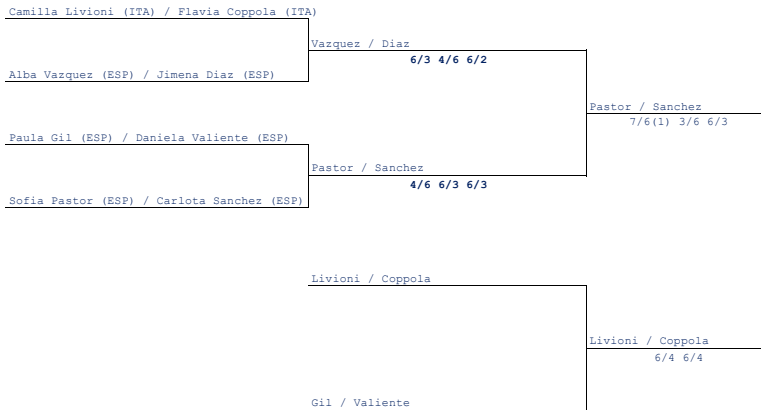

GROUP B

Pair	Points	Match won	Match lost	Set won	Set Lost	Game won	Game lost
1 Sofia Pastor (ESP) / Carlota Sanchez (ESP)	9	3	0	6	1	41	19
2 Alba Vazquez (ESP) / Jimena Diaz (ESP)	6	2	1	5	2	40	25
3 Fen Rauwerkink (NED) / Kyra Heemskerk (NED)	3	1	2	2	4	23	31
4 Luna Di Battista (ITA) / Giuditta Beltrami (ITA)	0	0	3	0	6	9	36

Tie 1		20/12/2024		Set 1	Set 2	Set 3
Alba Vazquez (ESP) / Jimena Diaz (ESP)	vs	Fen Rauwerkink (NED) / Kyra Heemskerk (NED)		64	75	
Luna Di Battista (ITA) / Giuditta Beltrami (ITA)	vs	Sofia Pastor (ESP) / Carlota Sanchez (ESP)		26	06	

Tie 2		20/12/2024		Set 1	Set 2	Set 3
Alba Vazquez (ESP) / Jimena Diaz (ESP)	vs	Sofia Pastor (ESP) / Carlota Sanchez (ESP)		64	57	46
Luna Di Battista (ITA) / Giuditta Beltrami (ITA)	vs	Fen Rauwerkink (NED) / Kyra Heemskerk (NED)		36	36	

Tie 3		21/12/2024		Set 1	Set 2	Set 3
Alba Vazquez (ESP) / Jimena Diaz (ESP)	vs	Luna Di Battista (ITA) / Giuditta Beltrami (ITA)		60	61	
Fen Rauwerkink (NED) / Kyra Heemskerk (NED)	vs	Sofia Pastor (ESP) / Carlota Sanchez (ESP)		16	16	

Final Draw

Position 3-4

Position 5-8