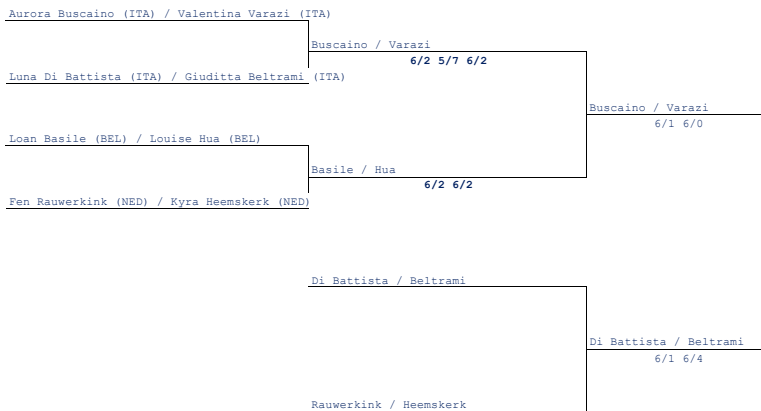

Tie 1		20/12/2024		Set 1	Set 2	Set 3
Alba Vazquez (ESP) / Jimena Diaz (ESP)	vs	Fen Rauwerkink (NED) / Kyra Heemskerk (NED)		64	75	
Luna Di Battista (ITA) / Giuditta Beltrami (ITA)	vs	Sofia Pastor (ESP) / Carlota Sanchez (ESP)		26	06	

Tie 2		20/12/2024		Set 1	Set 2	Set 3
Alba Vazquez (ESP) / Jimena Diaz (ESP)	vs	Sofia Pastor (ESP) / Carlota Sanchez (ESP)		64	57	46
Luna Di Battista (ITA) / Giuditta Beltrami (ITA)	vs	Fen Rauwerkink (NED) / Kyra Heemskerk (NED)		36	36	

Tie 3		21/12/2024		Set 1	Set 2	Set 3
Alba Vazquez (ESP) / Jimena Diaz (ESP)	vs	Luna Di Battista (ITA) / Giuditta Beltrami (ITA)		60	61	
Fen Rauwerkink (NED) / Kyra Heemskerk (NED)	vs	Sofia Pastor (ESP) / Carlota Sanchez (ESP)		16	16	

Final Draw

Position 3-4

Position 5-8

Position 7-8

Tournament Director
Mattia Vedova
Supervisor
Elisabetta Lecce
Released
Wed. 18/12/24 8:00 pm

Seed	Pair	Points
1	Aurora Buscaino (ITA) / Valentina Varazi (ITA)	2250
2	Alba Vazquez (ESP) / Jimena Diaz (ESP)	2000