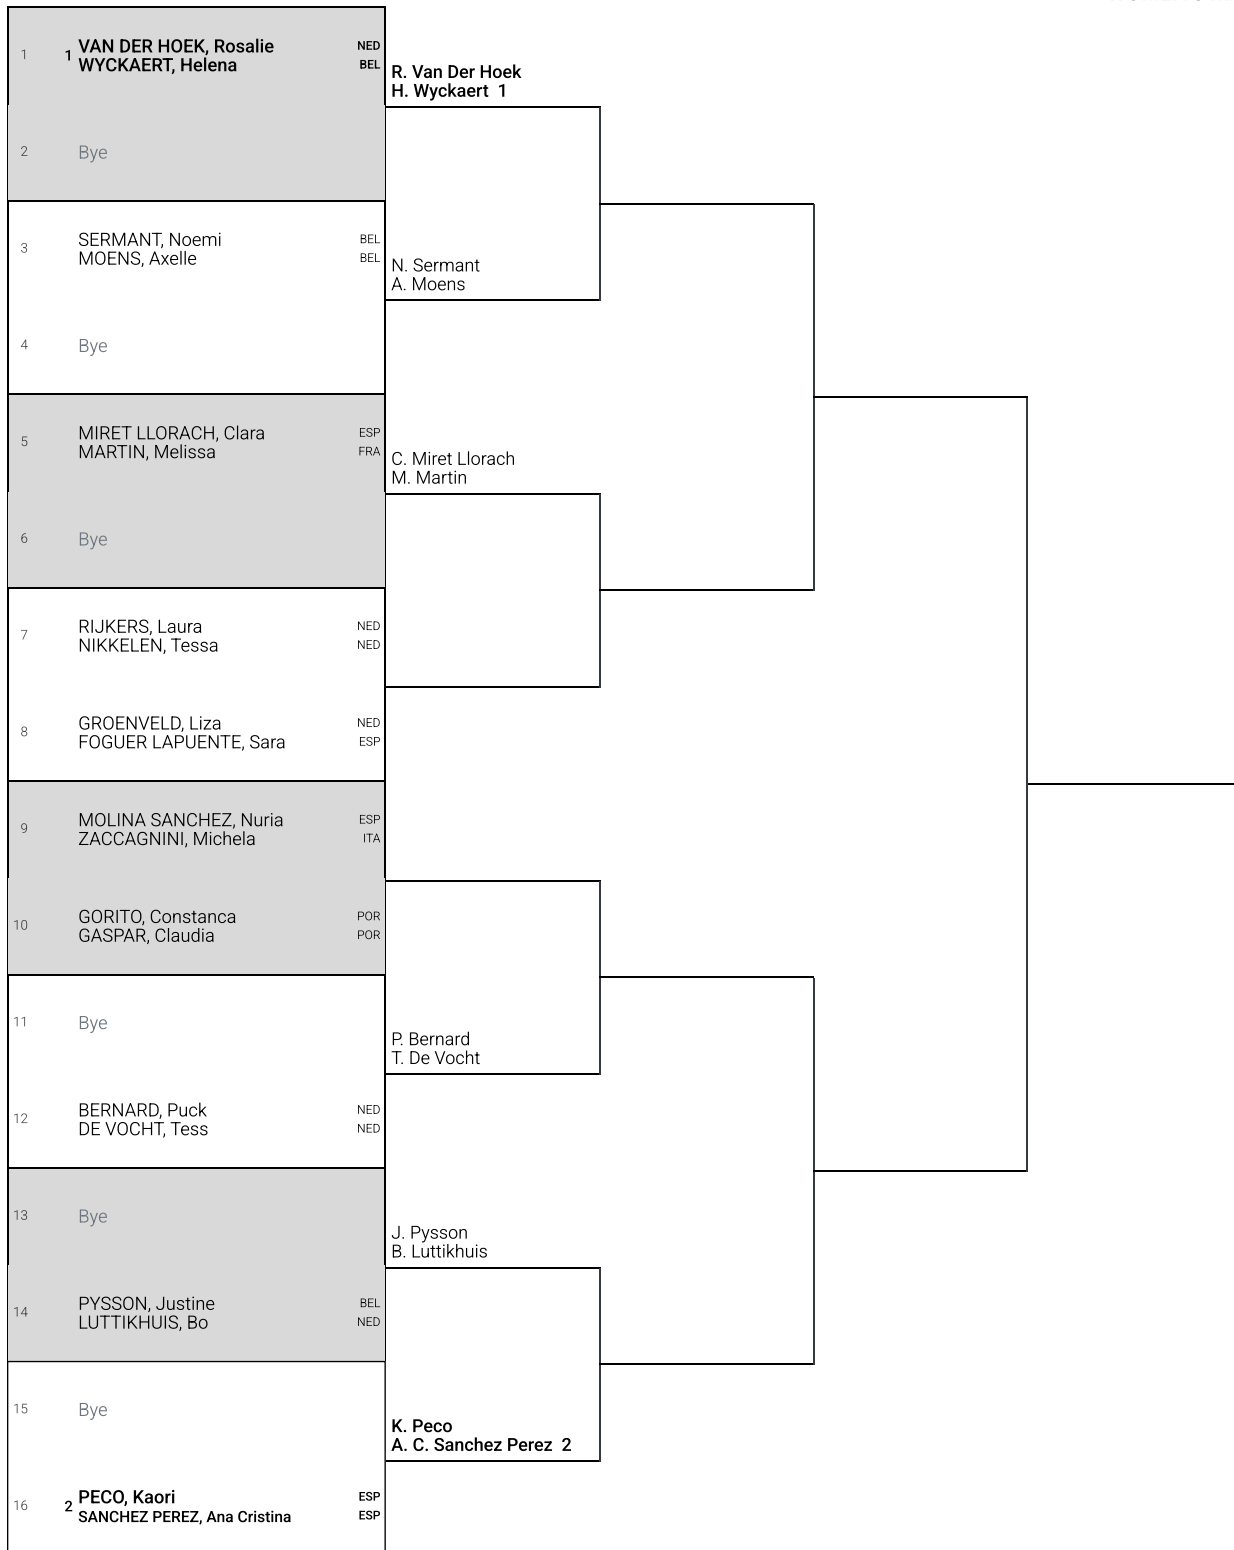

WOMEN'S MAIN DRAW

Round of 16		Quarterfinals		Semifinals		Final		Winner	
€ 0	1 pt	€ 0	2 pt	€ 0	5 pt	€ 0	9 pt	€ 0	15 pt

Tournament Director
 Sylvia van Geest

RELEASED
 17 Nov 2024
 11:29 PM

Main Referee
 Oscar Terwijn

Seeded teams

TEAM	POINTS
1. VAN DER HOEK, Rosalie / WYCKAERT, Helena	560
2. PECO, Kaori / SANCHEZ PEREZ, Ana Cristina	195

Withdrawals
 V. Kurz / D. Hoefler
injury
Retirements